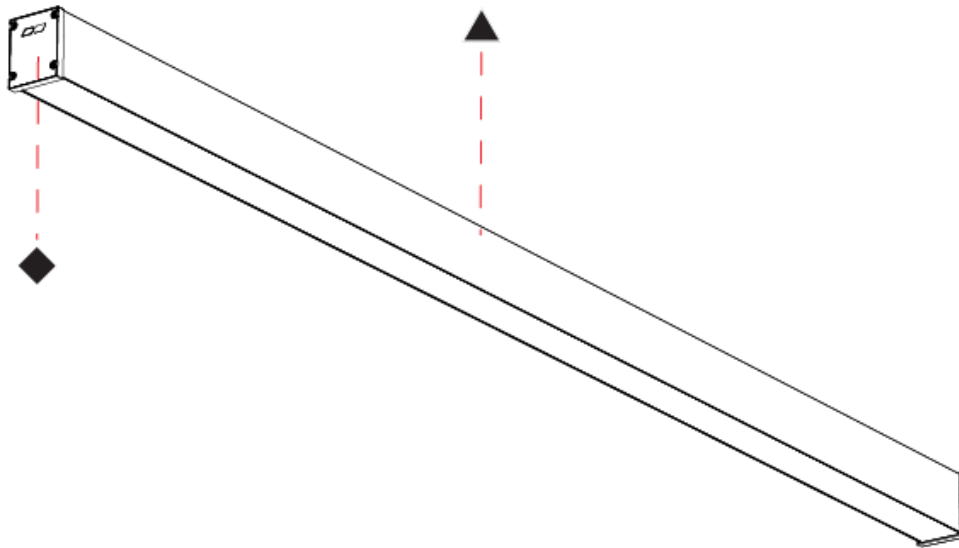

SLIDER STRAIGHT IP54 SURFACE

A3D386-

PROJECT	_____
TYPE	_____
SPECIFIER	_____
QUANTITY	_____
DATE	_____